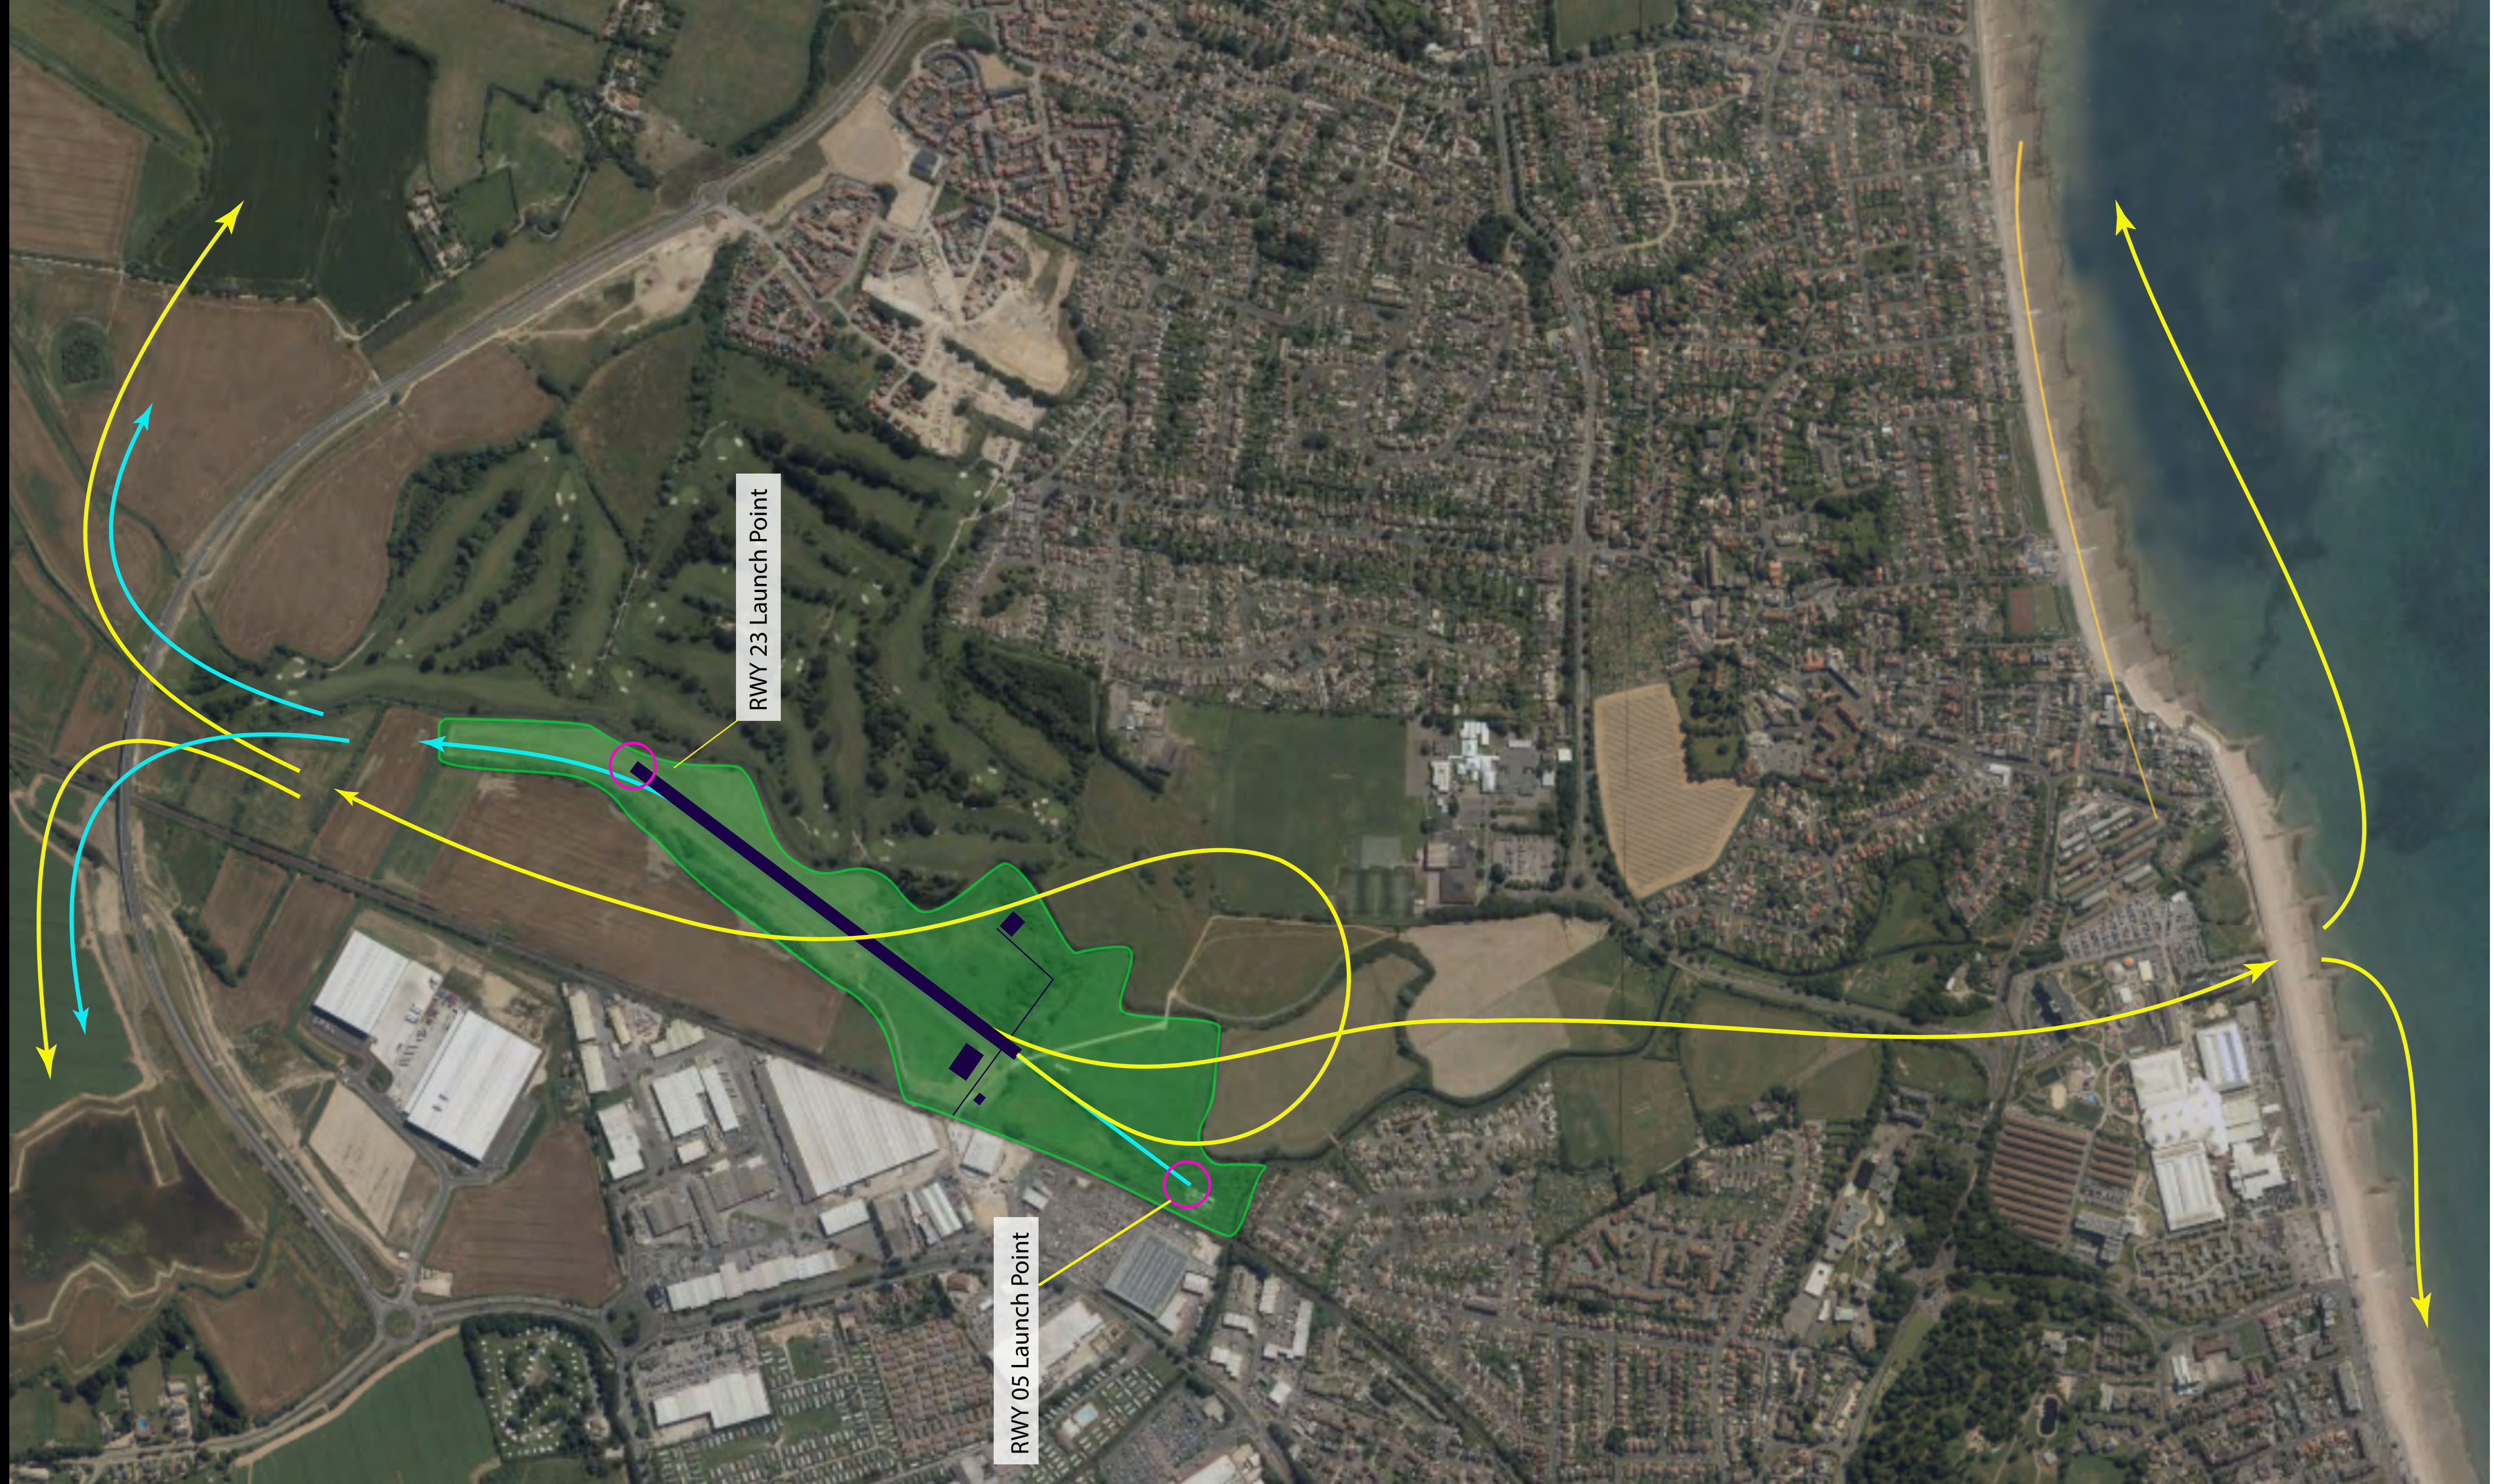

Departures EGKC (LEC - Bognor Regis) Elevation 5ft Frequency 129.980 Mhz  
RWY 05/ 23 Hard 610x18m Grass: 850x30m v1.0 2021

RWY 23 Launch Point

RWY 05 Launch Point